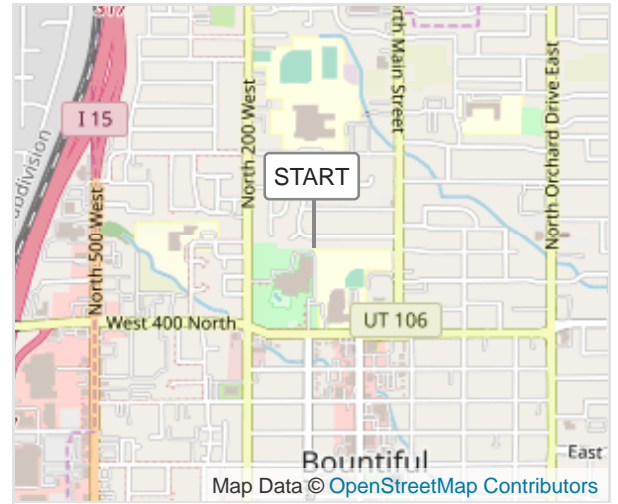

SNS Tri 2022 Sprint Bike Route

ROUTE INFORMATION

ROUTE LENGTH 12.290 miles

ASCENT 377 ft

DESCENT 370 ft

HILLS ⬆ 32.0% | ⬇ 36.5% | ➡ 31.5%

TERRAIN Mixed 🏔🌲

START **LAT:** 40.896324, **LNG:** -111.882810

NOTES

Splash N Sprint Triathlon Bike Route.

SNS Tri 2022 Sprint Bike Route