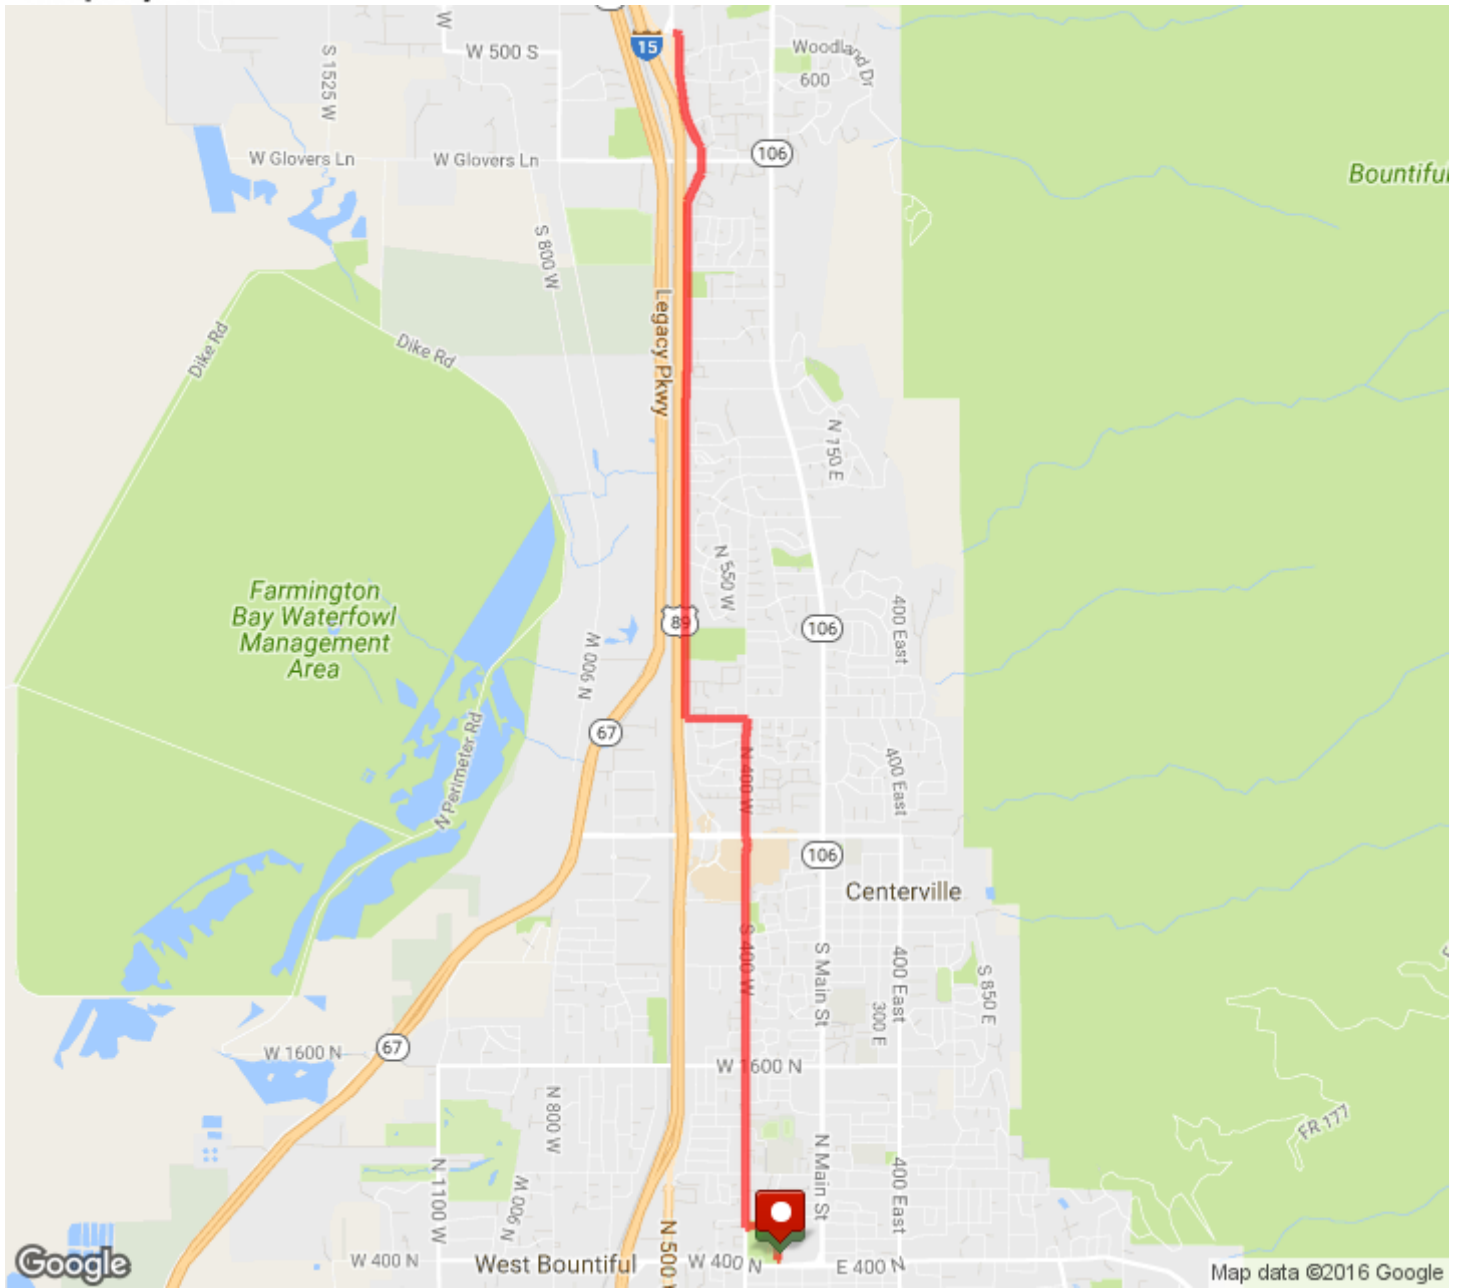

2016 SDRC Labor Day Tri Bike-Sprint

Distance: 11.97 mi

Elevation: 205.7 ft (Max: 4,359.51 ft)

mapmyride

Notes could not be loaded for this route.

MapMyRide • <http://mapmyride.com/routes/view/1235888434>